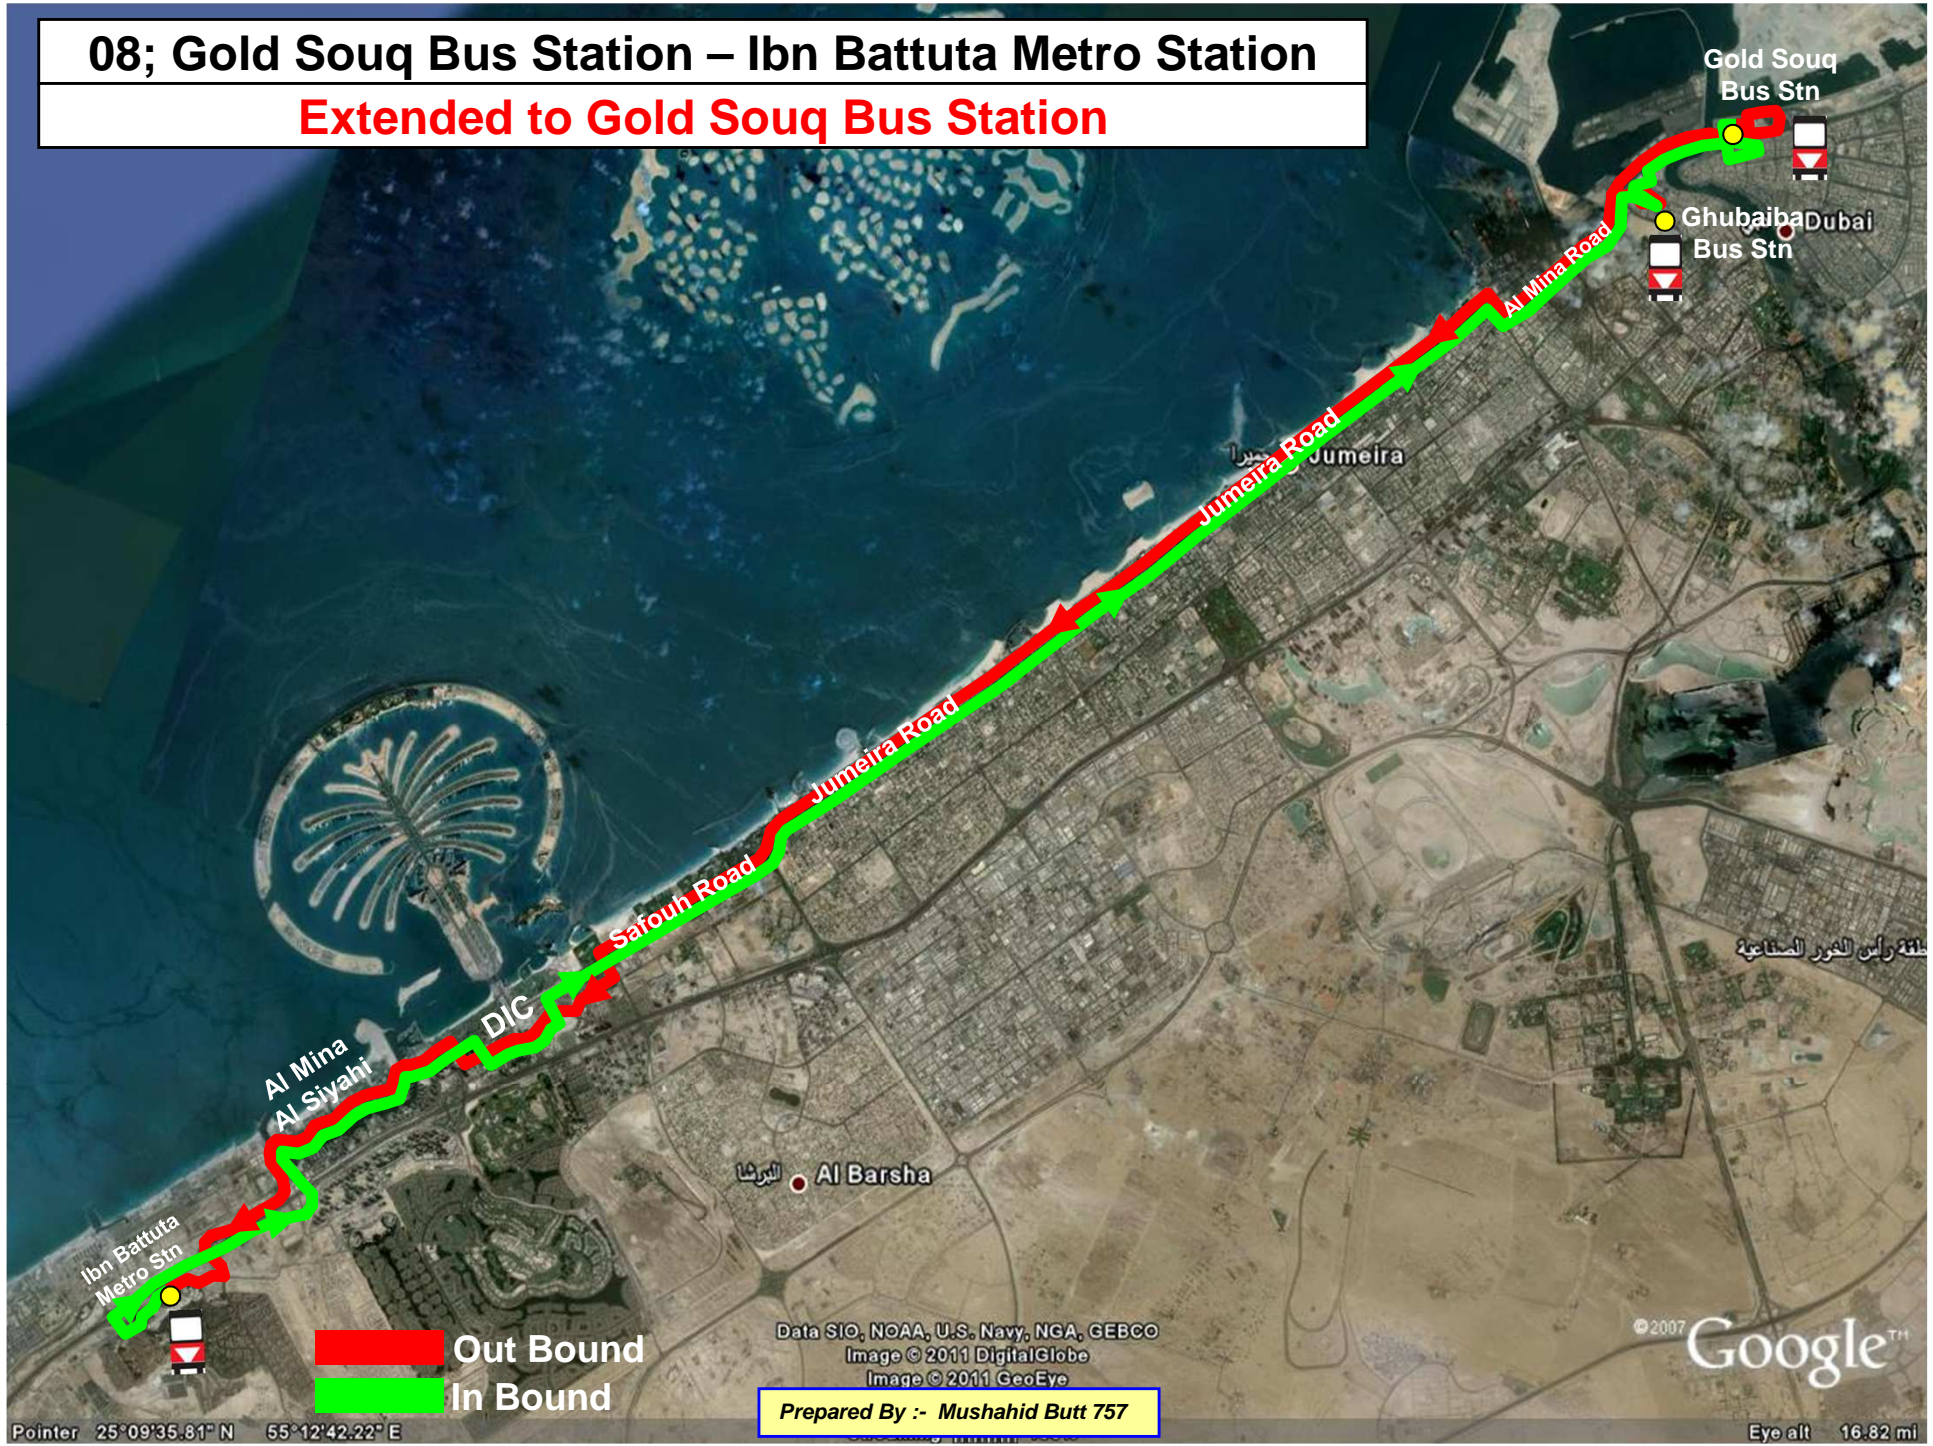

# 08; Gold Souq Bus Station – Ibn Battuta Metro Station

## Extended to Gold Souq Bus Station

**Out Bound**  
**In Bound**

Data SIO, NOAA, U.S. Navy, NGA, GEBCO  
Image © 2011 DigitalGlobe  
Image © 2011 GeoEye

Prepared By :- Mushahid Butt 757

Pointer 25°09'35.81" N 55°12'42.22" E

Eye alt 16.82 mi